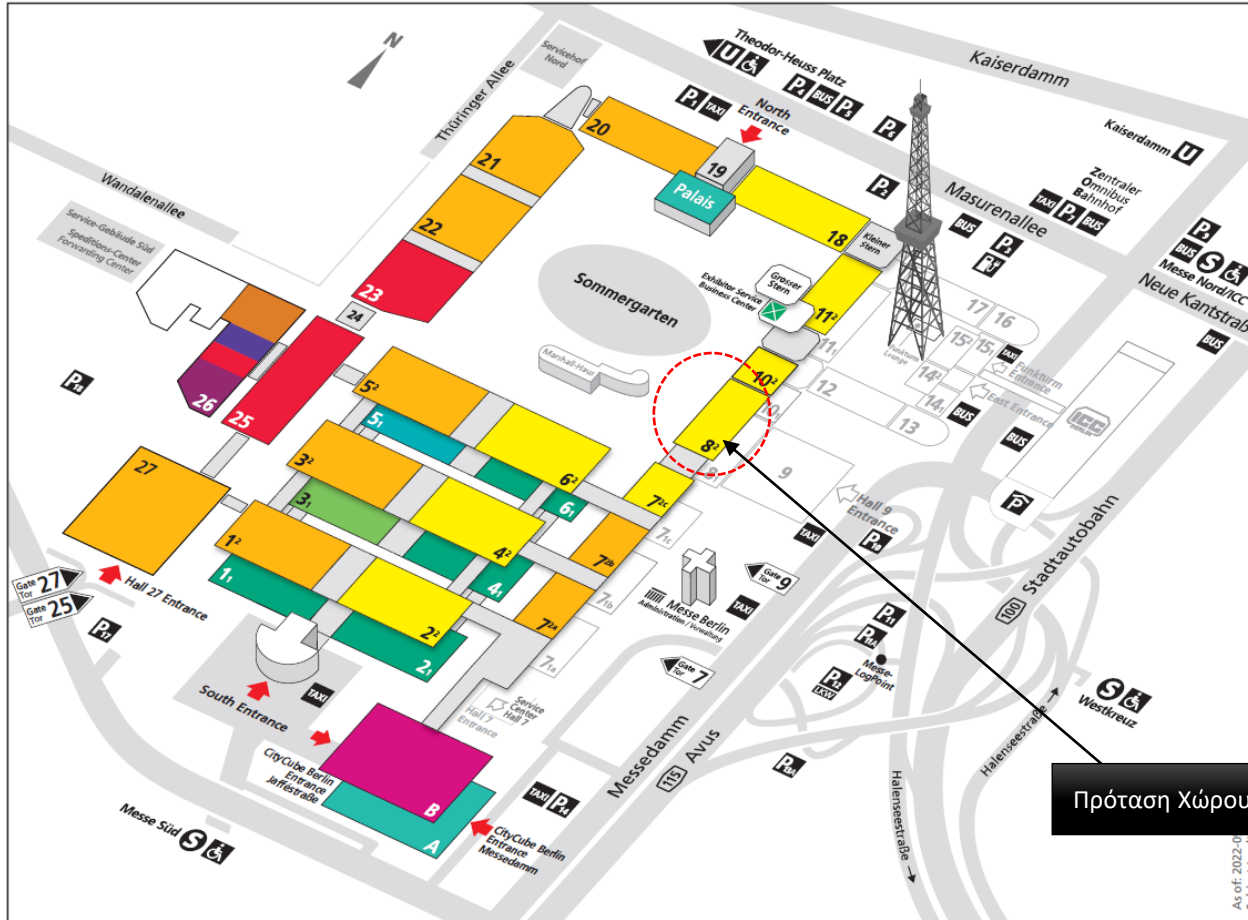

Exhibition Grounds · FRUIT LOGISTICA
8 – 10 February 2023

- Fresh Produce**
 - Mediterranean Europe
 - Europe
 - Africa
 - Americas
 - Asia
 - MENAT
- Machinery & Technology**
 - Machinery & Technology
 - Greenhouse Technology, Cultivation Equipment/Systems, Smart Agri
- Logistics
- Event / catering area (tbc)
- Entrances**
 - ▲ CityCube Berlin: Halls A, B, 7–11
 - ▲ North Entrance: Halls 18–24
 - ▲ South Entrance: Halls 1–6, 25–27
 - ▲ Hall 27 Entrance: Halls 25–27, 1-6
- No sale of tickets / no registration in the entrances
Online Tickets at www.fruitlogistica.com
- ⊗ Exhibitor Service / Business Center
- P P Parking

Πρόταση Χώρου

As of: 2022-0
Subject to all

Hall 8.2

Πρόταση Χώρου 24 τμ
3,0*8,0 μ