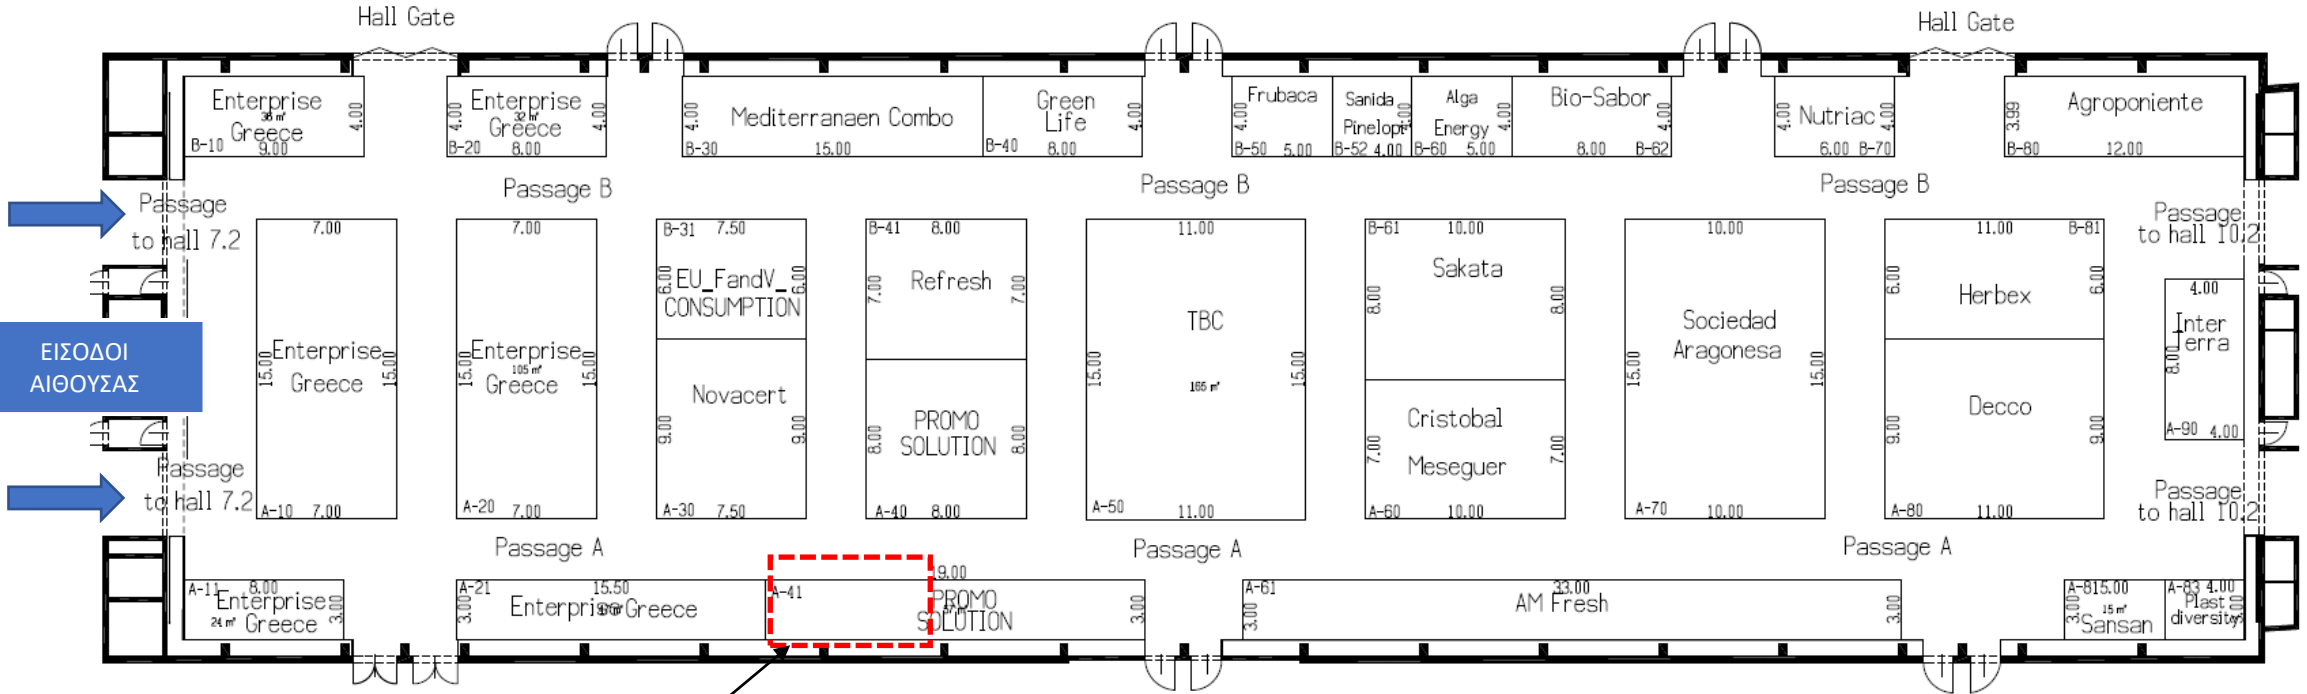

Exhibition Grounds · FRUIT LOGISTICA
8 – 10 February 2023

- Fresh Produce**
 - Mediterranean Europe
 - Europe
 - Africa
 - Americas
 - Asia
 - MENAT
- Machinery & Technology**
 - Machinery & Technology
 - Greenhouse Technology, Cultivation Equipment/Systems, Smart Agri
- Logistics
- Event / catering area (tbc)
- Entrances**
 - ▲ CityCube Berlin: Halls A, B, 7–11
 - ▲ North Entrance: Halls 18–24
 - ▲ South Entrance: Halls 1–6, 25–27
 - ▲ Hall 27 Entrance: Halls 25–27, 1-6
- No sale of tickets / no registration in the entrances
Online Tickets at www.fruitlogistica.com
- ⊗ Exhibitor Service / Business Center
- P P Parking

Πρόταση Χώρου

As of: 2022-0
Subject to all

Hall 8.2

Πρόταση Χώρου 24 τμ
3,0*8,0 μ